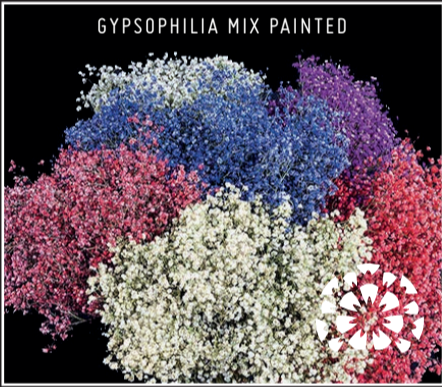

## FLOWERS

IMPEX  
FLOWERS

ALSTROEMERIA PERFECTION YELLOW

ALSTROEMERIA PERFECTION FUCHSIA

ALSTROEMERIA PERFECTION ORANGE

ALSTROEMERIA PERFECTION RED

ALSTROEMERIA PERFECTION WHITE

CALLAS CRANBERRY

CALLAS CRYSTAL WHITE

CALLAS DARK CAPTAIN ROMANCE

CALLAS DARK LAVANDER

CALLAS FLOREX GOLD

CALLAS GARNET GLOW

CALLAS ORANGE MANGO

CALLAS PICASSO

CALLAS SHWARZ WALDER

CALLAS SNOWY FLAKE

IMPEX  
FLOWERS

SPRAY CARNATION RED

CARNATION RED

LEATHER LEAF

GYPSOPHILIA MILLION STAR

GYPSOPHILIA MIRABELLA

GYPSOPHILIA OVERTIME

GYPSOPHILIA MIX PAINTED

HYDRANGEA

LILIUM YELLOW

LILIUM ORANGE

LILIUM WHITE

LILIUM HOT PINK

TROPICAL FLOWERS

SPRAY ROSES ORANGE