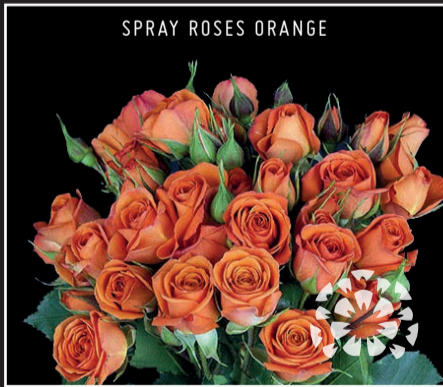

GYPSOPHILIA MIX PAINTED

HYDRANGEA

LILIUM YELLOW

LILIUM ORANGE

LILIUM WHITE

LILIUM HOT PINK

TROPICAL FLOWERS

SPRAY ROSES ORANGE

SPRAY ROSES PINK

CARNATION MIX (SELECT, FANCY, STANDART)

SPRAY CARNATION MIX (SELECT, FANCY)