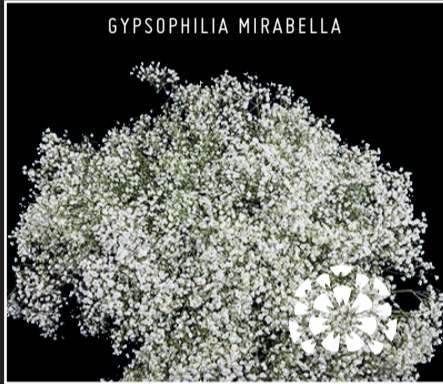

CALLAS SNOWY FLAKE

IMPEX  
FLOWERS

SPRAY CARNATION RED

CARNATION RED

LEATHER LEAF

GYPSOPHILIA MILLION STAR

GYPSOPHILIA MIRABELLA

GYPSOPHILIA OVERTIME

GYPSOPHILIA MIX PAINTED

HYDRANGEA

LILIUM YELLOW

LILIUM ORANGE

LILIUM WHITE

LILIUM HOT PINK

TROPICAL FLOWERS

SPRAY ROSES ORANGE